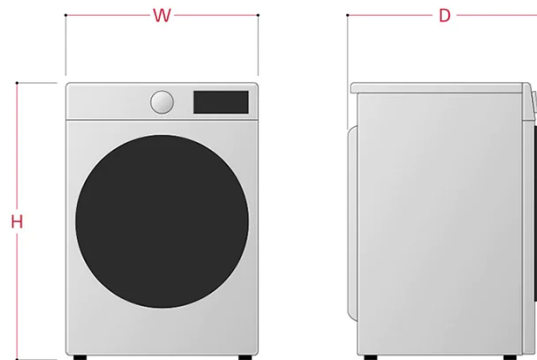

DIMENSIONS

SUMMARY

CAPACITY

10.5kg

DIMENSION (WXHxD, MM)

600 x 850 x 620

KEY FEATURE #1

AIDD

KEY FEATURE #2

Steam

GENERAL SPECIFICATIONS

Capacity (kg)

10.5

RPM

1400

Dimension (WxHxD, mm)

600 x 850 x 620

Color

Silver Steel

Steam

Yes

AI DD

Yes

WI-FI